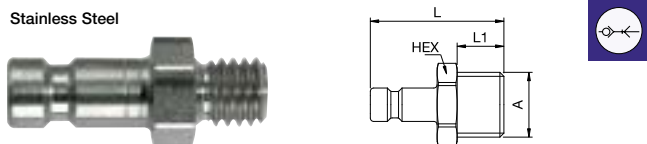

 Single Shut-Off

20KAKS Coupler with valve, Panel Mount with Plastic Hose Connection

Stainless Steel AISI 303, FKM

A	HEX	HEX1	B	G	L	L1	L2	D	
3 x 4	20KAKS04RVX	12	11	3	M7x0.5	45	7	17	10
3 x 5	20KAKS05RVX	12	11	3	M7x0.5	45	7	17	10
4 x 6	20KAKS06RVX	12	11	3	M8x0.5	45	7	17	10

20SFA Plug without valve, Male Thread

Stainless Steel

A	HEX	L	L1	Version
M5	20SFAM05RXX	7	18	AISI 303
M5	20SFAM05EXX	7	18	AISI 316L
G1/8	20SFAW10RXX	11	20	AISI 303
G1/8	20SFAW10EXX	11	20	AISI 316L

20SFI Plug without valve, Female Thread