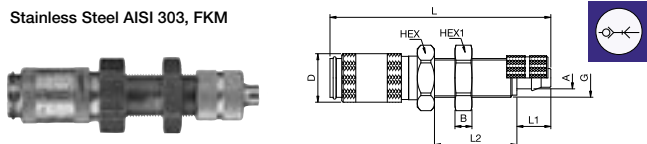

 Single Shut-Off

20KAKS Coupler with valve, Panel Mount with Plastic Hose Connection

Stainless Steel AISI 303, FKM

A	HEX	HEX1	B	G	L	L1	L2	D	
3 x 4	20KAKS04RVX	12	11	3	M7x0.5	45	7	17	10
3 x 5	20KAKS05RVX	12	11	3	M7x0.5	45	7	17	10
4 x 6	20KAKS06RVX	12	11	3	M8x0.5	45	7	17	10