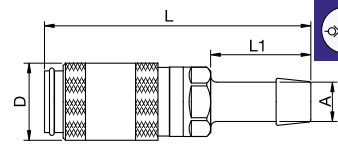

20KATF Coupler with valve, Hose Barb

Stainless Steel, FKM

A	Version	L	L1	D	Version
4	20KATF04RVX	35	13	10	AISI 303
4	20KATF04EVX	35	13	10	AISI 316L
5	20KATF05RVX	35	13	10	AISI 303