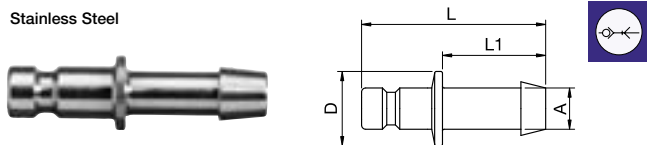

 Single Shut-Off

20KAKS Coupler with valve, Panel Mount with Plastic Hose Connection

Stainless Steel AISI 303, FKM

A	HEX	HEX1	B	G	L	L1	L2	D	
3 x 4	20KAKS04RVX	12	11	3	M7x0.5	45	7	17	10
3 x 5	20KAKS05RVX	12	11	3	M7x0.5	45	7	17	10
4 x 6	20KAKS06RVX	12	11	3	M8x0.5	45	7	17	10

20SFA Plug without valve, Male Thread

Stainless Steel

A	HEX	L	L1	Version
M5	20SFAM05RXX	7	18	AISI 303
M5	20SFAM05EXX	7	18	AISI 316L
G1/8	20SFAW10RXX	11	20	AISI 303
G1/8	20SFAW10EXX	11	20	AISI 316L

20SFI Plug without valve, Female Thread

Stainless Steel

A	HEX	L	L1	Version
M5	20SFIM05RXX	7	17	AISI 303
M5	20SFIM05EXX	7	17	AISI 316L
G1/8	20SFIW10RXX	12	19	AISI 303
G1/8	20SFIW10EXX	12	19	AISI 316L

20SFTF Plug without valve, Hose Barb

Stainless Steel