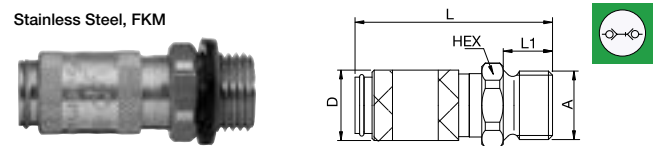

A	L	L1	D	Version	
4	20SFTF04RXX	24	13	7	AISI 303
4	20SFTF04EXX	24	13	7	AISI 316L
5	20SFTF05RXX	22	13	9	AISI 303

 Single Shut-Off

20SFKO Plug without valve, with Plastic Hose Connection

Stainless Steel

A	HEX	G	L	L1	L2	Version	
3 x 4	20SFK004RXX	8	M7x0.5	25	7	5	AISI 303
3 x 4	20SFK004EXX	8	M7x0.5	25	7	5	AISI 316L
3 x 5	20SFK005RXX	8	M7x0.5	25	7	5	AISI 303
3 x 5	20SFK005EXX	8	M7x0.5	25	7	5	AISI 316L
4 x 6	20SFK006RXX	8	M8x0.5	25	7	5	AISI 303
4 x 6	20SFK006EXX	8	M8x0.5	25	7	5	AISI 316L

 Double Shut-off

20KBA Coupler with valve, Male Thread

Stainless Steel, FKM

A	HEX	L	L1	D	Version		
M5	20KBAM05RVX	9	26	5	10	AISI 303	
M5	20KBAM05EVX	9201X20 19	9	26	5	10	AISI 316L
G1/8	20KBAW10RVX	11	28	7	10	AISI 303	
G1/8	20KBAW10EVX	9201X20 10	11	28	7	10	AISI 316L