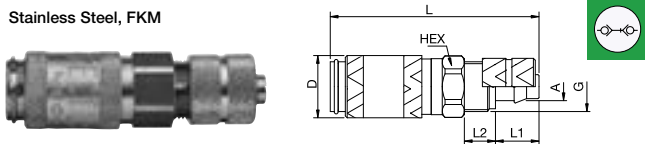

20KBA Coupler with valve, with Plastic Hose Connection

Stainless Steel, FKM

A		HEX	G	L	L1	L2	D	Version
3 x 4	20KBA004RVX	9	M7x0.5	34	7	5	10	AISI 303
3 x 4	20KBA004EVX	9	M7x0.5	34	7	5	10	AISI 316L
3 x 5	20KBA005RVX	9	M7x0.5	34	7	5	10	AISI 303
3 x 5	20KBA005EVX	9	M7x0.5	34	7	5	10	AISI 316L
4 x 6	20KBA006RVX	9	M8x0.5	34	7	5	10	AISI 303
4 x 6	20KBA006EVX	9	M8x0.5	34	7	5	10	AISI 316L