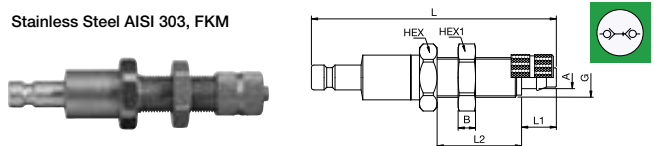

20SBKS Plug with valve, Panel Mount with Plastic Hose Connection

Stainless Steel AISI 303, FKM

A		HEX	HEX1	B	G	L	L1	L2
3 x 4	20SBKS04RVX	12	11	3	M7x0.5	47	7	17
3 x 5	20SBKS05RVX	12	11	3	M7x0.5	47	7	17
4 x 6	20SBKS06RVX	12	12	3.5	M8x0.5	47	7	17