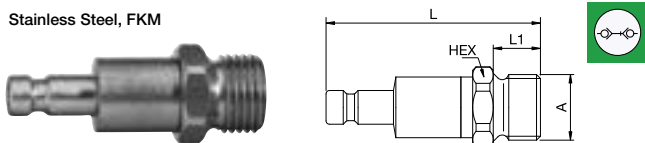

20KBA Coupler with valve, Panel Mount with Plastic Hose Connection

Stainless Steel AISI 303, FKM

A		HEX	HEX1	B	G	L	L1	L2	D
3 x 4	20KBA004RVX	12	11	3	M7x0.5	45	7	17	10
3 x 5	20KBA005RVX	12	11	3	M7x0.5	45	7	17	10
4 x 6	20KBA006RVX	12	12	3.5	M8x0.5	45	7	17	10

20SBA Plug with valve, Male Thread

Stainless Steel, FKM

A		HEX	L	L1	Version
M5	20SBA005RVX	9	28	5	AISI 303
M5	20SBA005EVX	9287X20 19	9	28	AISI 316L
G1/8	20SBA010RVX	11	30	7	AISI 303
G1/8	20SBA010EVX	9287X20 10	11	30	AISI 316L