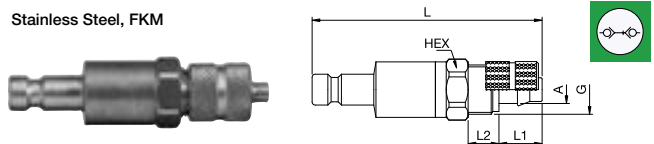

20SBK Plug with valve, with Plastic Hose Connection

Stainless Steel, FKM

A		HEX	G	L	L1	L2	Version
3 x 4	20SBK004RVX	9	M7x0.5	36	7	5	AISI 303
3 x 4	20SBK004EVX	9	M7x0.5	36	7	5	AISI 316L
3 x 5	20SBK005RVX	9	M7x0.5	36	7	5	AISI 303
3 x 5	20SBK005EVX	9	M7x0.5	36	7	5	AISI 316L
4 x 6	20SBK006RVX	9	M8x0.5	36	7	5	AISI 303
4 x 6	20SBK006EVX	9	M8x0.5	36	7	5	AISI 316L