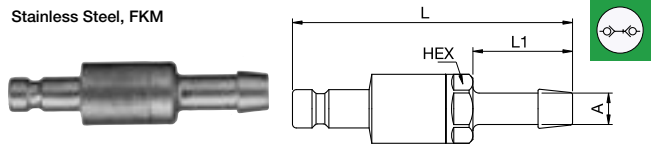

20SBTF Plug with valve, Hose Barb

Stainless Steel, FKM

A		HEX	L	L1	Version
4	20SBTF04RVX	8	37	13	AISI 303
4	20SBTF04EVX	8	37	13	AISI 316L
5	20SBTF05RVX	8	37	13	AISI 303