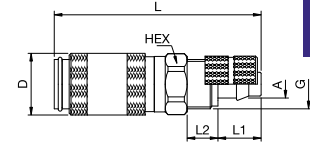

20KAKO Coupler with valve, with Plastic Hose Connection

Stainless Steel, FKM

A	Version	HEX	G	L	L1	L2	D	Version
3 x 4	20KAKO04RVX	9	M7x0.5	34	7	5	10	AISI 303
3 x 4	20KAKO04EVX	9	M7x0.5	34	7	5	10	AISI 316L
3 x 5	20KAKO05RVX	9	M7x0.5	34	7	5	10	AISI 303
3 x 5	20KAKO05EVX	9	M7x0.5	34	7	5	10	AISI 316L
4 x 6	20KAKO06RVX	9	M8x0.5	34	7	5	10	AISI 303
4 x 6	20KAKO06EVX	9	M8x0.5	34	7	5	10	AISI 316L