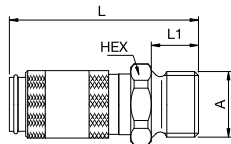

20KAA Coupler with valve, Male Thread

Stainless Steel, FKM

A	Version	HEX	L	L1	D	Version
M5	20KAAM05RVX	9	26	5	10	AISI 303
M5	20KAAM05EVX	9	26	5	10	AISI 316L
G1/8	20KAAW10RVX	11	28	7	10	AISI 303
G1/8	20KAAW10EVX	11	28	7	10	AISI 316L

Single Shut-Off