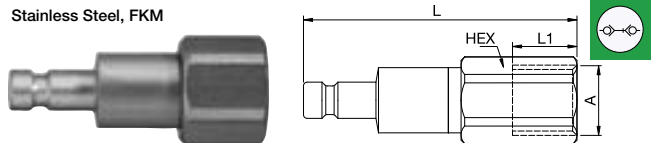

20SBA Plug with valve, Male Thread

Stainless Steel, FKM

A		HEX	L	L1	Version
M5	20SBA005RVX	9	28	5	AISI 303
M5	20SBA005EVX	9287X20 19	9	28	AISI 316L
G1/8	20SBA010RVX	11	30	7	AISI 303
G1/8	20SBA010EVX	9287X20 10	11	30	AISI 316L

Double Shut-off

20SBI Plug with valve, Female Thread

Stainless Steel, FKM

A		HEX	L	L1	Version
M5	20SBI005RVX	9	27	5	AISI 303
M5	20SBI005EVX	9	27	5	AISI 316L
G1/8	20SBI010RVX	12	30	7	AISI 303
G1/8	20SBI010EVX	9286X20 10	12	30	AISI 316L