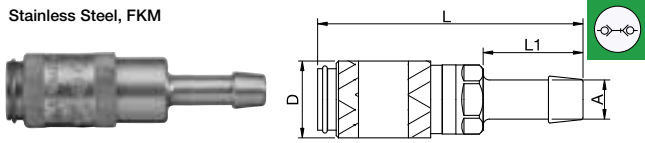

Double Shut-off

20KBTF Coupler with valve, Hose Barb

Stainless Steel, FKM

A		L	L1	D	Version
4	20KBTFO4RVX	35	13	10	AISI 303
4	20KBTFO4EVX	35	13	10	AISI 316L
5	20KBTFO5RVX	35	13	10	AISI 303