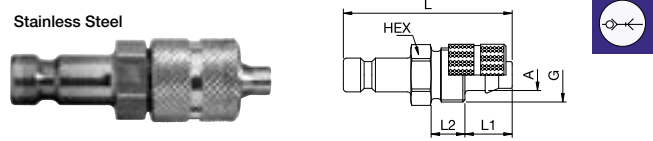

20SFA Plug without valve, Male Thread

Stainless Steel

A	HEX	L	L1	Version
M5	20SFAM05RXX	7	18	AISI 303
M5	20SFAM05EXX	7	18	AISI 316L
G1/8	20SFAW10RXX	11	20	AISI 303
G1/8	20SFAW10EXX	11	20	AISI 316L

20SFI Plug without valve, Female Thread

Stainless Steel

A	HEX	L	L1	Version
M5	20SFIM05RXX	7	17	AISI 303
M5	20SFIM05EXX	7	17	AISI 316L
G1/8	20SFIW10RXX	12	19	AISI 303
G1/8	20SFIW10EXX	12	19	AISI 316L

20SFTF Plug without valve, Hose Barb

Stainless Steel

A	L	L1	D	Version	
4	20SFTF04RXX	24	13	7	AISI 303
4	20SFTF04EXX	24	13	7	AISI 316L
5	20SFTF05RXX	22	13	9	AISI 303

 Single Shut-Off

20SFKO Plug without valve, with Plastic Hose Connection

Stainless Steel

A	HEX	G	L	L1	L2	Version	
3 x 4	20SFK004RXX	8	M7x0.5	25	7	5	AISI 303
3 x 4	20SFK004EXX	8	M7x0.5	25	7	5	AISI 316L
3 x 5	20SFK005RXX	8	M7x0.5	25	7	5	AISI 303
3 x 5	20SFK005EXX	8	M7x0.5	25	7	5	AISI 316L
4 x 6	20SFK006RXX	8	M8x0.5	25	7	5	AISI 303
4 x 6	20SFK006EXX	8	M8x0.5	25	7	5	AISI 316L