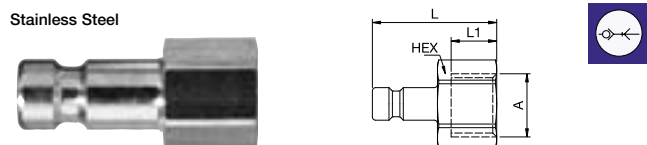

20SFA Plug without valve, Male Thread

Stainless Steel

A	HEX	L	L1	Version
M5	20SFAM05RXX	7	18	AISI 303
M5	20SFAM05EXX	7	18	AISI 316L
G1/8	20SFAW10RXX	11	20	AISI 303
G1/8	20SFAW10EXX	11	20	AISI 316L

20SFI Plug without valve, Female Thread

Stainless Steel

A	HEX	L	L1	Version
M5	20SFIM05RXX	7	17	AISI 303
M5	20SFIM05EXX	7	17	AISI 316L
G1/8	20SFIW10RXX	12	19	AISI 303
G1/8	20SFIW10EXX	12	19	AISI 316L

20SFTF Plug without valve, Hose Barb

Stainless Steel