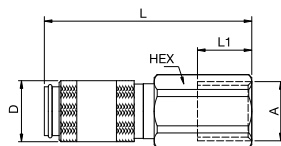

20KAI Coupler with valve, Female Thread

Stainless Steel, FKM

A	Version	HEX	L	L1	D	Version
M5	20KAIM05RVX	9	25	5	10	AISI 303
M5	20KAIM05EVX	9	25	5	10	AISI 316L
G1/8	20KAIW10RVX	12	28	7	10	AISI 303
G1/8	20KAIW10EVX	12	28	7	10	AISI 316L