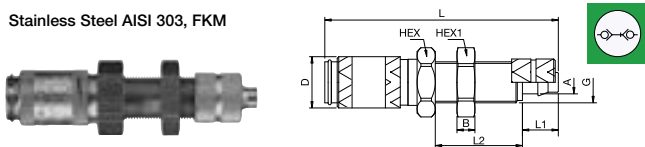

20KBA Coupler with valve, Panel Mount with Plastic Hose Connection

Stainless Steel AISI 303, FKM

A		HEX	HEX1	B	G	L	L1	L2	D
3 x 4	20KBA004RVX	12	11	3	M7x0.5	45	7	17	10
3 x 5	20KBA005RVX	12	11	3	M7x0.5	45	7	17	10
4 x 6	20KBA006RVX	12	12	3.5	M8x0.5	45	7	17	10