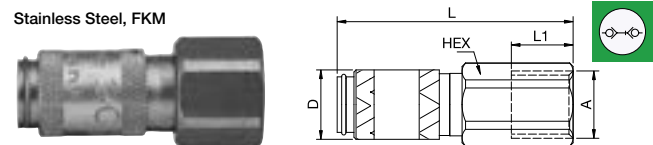

20KBI Coupler with valve, Female Thread

Stainless Steel, FKM

A	HEX	L	L1	D	Version		
M5	20KBIM05RVX	9	25	5	10	AISI 303	
M5	20KBIM05EVX	9214X20 19	9	25	5	10	AISI 316L
G1/8	20KBIW10RVX	12	28	7	10	AISI 303	
G1/8	20KBIW10EVX	9214X20 10	12	28	7	10	AISI 316L