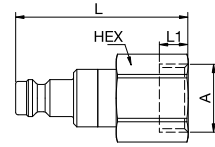

Nickel-plated brass, NBR

A	HEX	L	L1	
G1/8	21SLAW10MPN	14	40	7
G1/4	21SLAW13MPN	17	42	9
G3/8	21SLAW17MPN	19	42	9

Dry-Break

21SLIW Plug with valve, Female Thread

Nickel-plated brass, NBR

A	HEX	L	L1	
G1/8	21SLIW10MPN	14	40	7
G1/4	21SLIW13MPN	17	42	7
G3/8	21SLIW17MPN	19	42	7