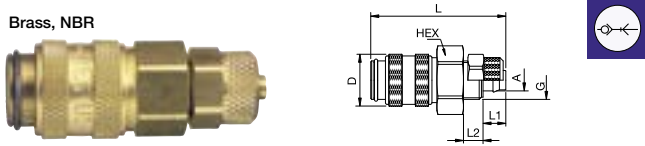

21KAKO Coupler with valve, with Plastic Hose Connection

Brass, NBR

A	Version	HEX	G	L	L1	L2	D	Version
4 x 6	21KAKO06MPX	14	M10x1	42	7	6	16	Brass
4 x 6	21KAKO06MPN	14	M10x1	42	7	6	16	Nickel-plated brass
6 x 8	21KAKO08MPX	14	M12x1	42	7	6	16	Brass
6 x 8	21KAKO08MPN	14	M12x1	42	7	6	16	Nickel-plated brass