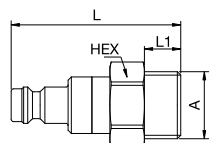

21SLAW Plug with valve, Male Thread

Nickel-plated brass, NBR

A	HEX	L	L1	
G1/8	21SLAW10MPN	14	40	7
G1/4	21SLAW13MPN	17	42	9
G3/8	21SLAW17MPN	19	42	9

Dry-Break