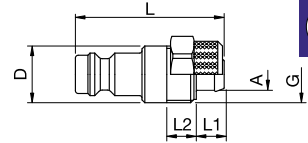

21SFK0 Plug without valve, with Plastic Hose Connection

Brass

A			G	L	L1	L2	D	Version
4 x 6			M10x1	32	6	6	10	Brass
4 x 6	21SFK006MXX		M10x1	32	6	6	10	Nickel-plated brass
6 x 8	21SFK008MXX		M12x1	32	6	6	12	Brass
6 x 8	21SFK008MXN		M12x1	32	6	6	12	Nickel-plated brass