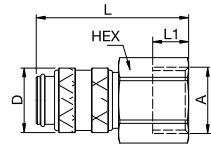

21KLIW Coupler with valve, Female Thread

Nickel-plated brass, NBR

A	Version	HEX	L	L1	D
G1/8	21KLIW10MPN	14	36	9	16
G1/4	21KLIW13MPN	17	38	9	16
G3/8	21KLIW17MPN	19	38	9	16