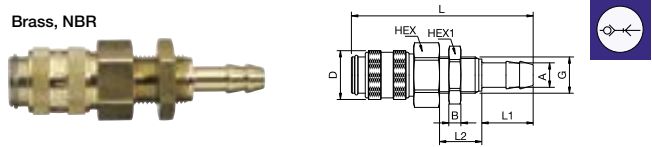

Single Shut-Off

21KAI Coupler with valve, Female Thread

Brass, NBR

A	Version	HEX	L	L1	D	Version
G1/8	21KAIW10MPX	14	36	9	16	Brass
G1/8	21KAIW10MPN	14	36	9	16	Nickel-plated brass
G1/4	21KAIW13MPX	17	38	9	16	Brass
G1/4	21KAIW13MPN	17	38	9	16	Nickel-plated brass
G3/8	21KAIW17MPX	19	38	9	16	Brass
G3/8	21KAIW17MPN	19	38	9	16	Nickel-plated brass
M12 x 1.5	21KAIM12MPX	17	38	6	16	Brass
M12 x 1.5	21KAIM12MPN	17	38	6	16	Nickel-plated brass
M14 x 1.5	21KAIM14MPX	17	38	6	16	Brass
M14 x 1.5	21KAIM14MPN	17	38	6	16	Nickel-plated brass

Single Shut-Off

21KATF Coupler with valve, Hose Barb

Brass, NBR

A	Version	HEX	L	L1	D	Version
4	21KATF04MPX	14	46	17	16	Brass
4	21KATF04MPN	14	46	17	16	Nickel-plated brass
5	21KATF05MPX	14	46	17	16	Brass
5	21KATF05MPN	14	46	17	16	Nickel-plated brass
6	21KATF06MPX	14	46	17	16	Brass
6	21KATF06MPN	14	46	17	16	Nickel-plated brass
8	21KATF08MPX	14	46	17	16	Brass
8	21KATF08MPN	14	46	17	16	Nickel-plated brass
9	21KATF09MPX	14	46	17	16	Brass
9	21KATF09MPN	14	46	17	16	Nickel-plated brass
10	21KATF10MPX	14	46	17	16	Brass
10	21KATF10MPN	14	46	17	16	Nickel-plated brass

Single Shut-Off

21KATS Coupler with valve, Panel Mount with Hose Barb

Brass, NBR

A	Version	HEX	HEX1	B	G	L	L1	L2	D	Version
4	21KATS04MPX	12	12	4	M10x1	60	17	14	16	Brass
4	21KATS04MPN	12	12	4	M10x1	60	17	14	16	Nickel-plated brass
5	21KATS05MPX	17	17	4	M12x1	60	17	14	16	Brass
5	21KATS05MPN	17	17	4	M12x1	60	17	14	16	Nickel-plated brass
6	21KATS06MPX	17	17	4	M12x1	60	17	14	16	Brass
6	21KATS06MPN	17	17	4	M12x1	60	17	14	16	Nickel-plated brass
8	21KATS08MPX	17	17	4	M12x1	60	17	14	16	Brass
8	21KATS08MPN	17	17	4	M12x1	60	17	14	16	Nickel-plated brass
9	21KATS09MPX	17	19	4	M14x1	60	17	14	16	Brass
9	21KATS09MPN	17	19	4	M14x1	60	17	14	16	Nickel-plated brass
10	21KATS10MPX	17	19	4	M14x1	60	17	14	16	Brass
10	21KATS10MPN	17	19	4	M14x1	60	17	14	16	Nickel-plated brass