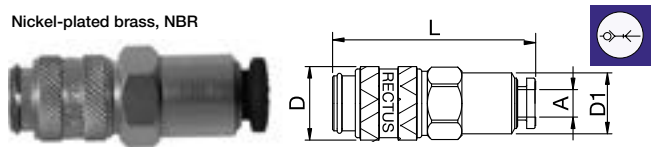

21KAKS Coupler with valve, Panel Mount with Plastic Hose Connection

Brass, NBR

A	Version	HEX	HEX1	B	G	L	L1	L2	D	Version
4 x 6	21KAKS06MPX	14	12	3	M10x1	54	7	18	16	Brass
4 x 6	21KAKS06MPN	14	12	3	M10x1	54	7	18	16	Nickel-plated brass
6 x 8	21KAKS08MPX	17	17	4	M12x1	54	7	18	16	Brass
6 x 8	21KAKS08MPN	17	17	4	M12x1	54	7	18	16	Nickel-plated brass

21KARP Coupler with valve, Push-In

Nickel-plated brass, NBR

A	Version	HEX	L	D	D1
6	21KARP06MPN	14	43.5	16	13.3
8	21KARP08MPN	17	48	16	15.3

Single Shut-Off

21SFA Plug without valve, Male Thread

Brass

A			HEX	L	L1	Version
G1/8			14	25	7	Brass
G1/8	21SAW10MXX	9087 21 10	14	25	7	Nickel-plated brass
G1/4	21SAW13MXX		17	28	9	Brass
G1/4	21SAW13MXN	9087 21 13	17	28	9	Nickel-plated brass
G3/8	21SAW17MXX		19	28	9	Brass
G3/8	21SAW17MXN		19	28	9	Nickel-plated brass
M10 x 1	21SFAD10MXX		14	26	8	Brass
M10 x 1	21SFAD10MXN		14	26	8	Nickel-plated brass
M12 x 1.5	21SFAD12MXX		17	28	10	Brass
M12 x 1.5	21SFAD12MXN		17	28	10	Nickel-plated brass
M14 x 1.5	21SFAD14MXX		17	28	10	Brass
M14 x 1.5	21SFAD14MXN		17	28	10	Nickel-plated brass