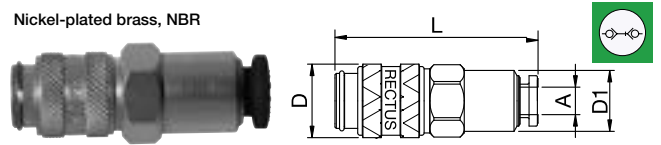

21KBKS Coupler with valve, Panel Mount with Plastic Hose Connection

Brass, NBR

A		HEX	HEX1	B	G	L	L1	L2	D	Version
4 x 6	21KBKS06MPX	14	12	3	M10x1	54	7	18	16	Brass
4 x 6	21KBKS06MPN	14	12	3	M10x1	54	7	18	16	Nickel-plated brass
6 x 8	21KBKS08MPX	17	17	4	M12x1	54	7	18	16	Brass
6 x 8	21KBKS08MPN	17	17	4	M12x1	54	7	18	16	Nickel-plated brass

21KBRP Coupler with valve, Push-In

Nickel-plated brass, NBR

A		HEX	L	D	D1
6	21KBRP06MPN	14	43.5	16	13.3
8	21KBRP08MPN	17	48	16	15.3

Double Shut-off

21SBA Plug with valve, Male Thread

Brass, NBR

A			HEX	L	L1	Version
G1/8			14	40	7	Brass
G1/8			14	40	7	Nickel-plated brass
G1/4			17	42	9	Brass
G1/4			17	42	9	Nickel-plated brass
G3/8			19	42	9	Brass
G3/8			19	42	9	Nickel-plated brass
M10 x 1			14	41	8	Brass
M10 x 1			14	41	8	Nickel-plated brass
M12 x 1.5			17	43	10	Brass
M12 x 1.5			17	43	10	Nickel-plated brass
M14 x 1.5			17	43	10	Brass
M14 x 1.5			17	43	10	Nickel-plated brass