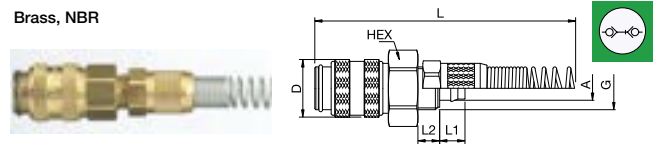

21KBKK Coupler with valve, Plastic Hose Connection with Spring Guard

Brass, NBR

A		HEX	G	L	L1	L2	D	Version
4 x 6	21KBKK06MPX	14	M10x1	125	7	6	16	Brass
4 x 6	21KBKK06MPN	14	M10x1	125	7	6	16	Nickel-plated brass
M12 x 1	21KBKK08MPX	14	M10x1	130	7	6	16	Brass
M12 x 1	21KBKK08MPN	14	M10x1	130	7	6	16	Nickel-plated brass