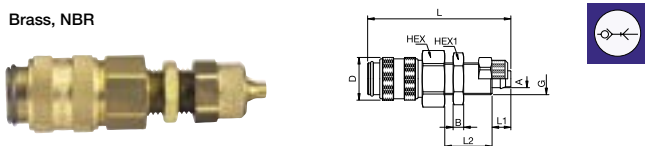

21KAKS Coupler with valve, Panel Mount with Plastic Hose Connection

Brass, NBR

A	Version	HEX	HEX1	B	G	L	L1	L2	D	Version
4 x 6	21KAKS06MPX	14	12	3	M10x1	54	7	18	16	Brass
4 x 6	21KAKS06MPN	14	12	3	M10x1	54	7	18	16	Nickel-plated brass
6 x 8	21KAKS08MPX	17	17	4	M12x1	54	7	18	16	Brass
6 x 8	21KAKS08MPN	17	17	4	M12x1	54	7	18	16	Nickel-plated brass