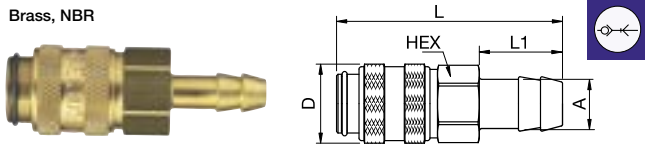

* maximum static working pressure with design factor 4 to 1.

Single Shut-Off

21KAA Coupler with valve, Male Thread

Brass, NBR

A	Version	HEX	L	L1	D	Version
G1/8	21KAAW10MPX	14	36	7	16	Brass
G1/8	21KAAW10MPN	14	36	7	16	Nickel-plated brass
G1/4	21KAAW13MPX	17	38	9	16	Brass
G1/4	21KAAW13MPN	17	38	9	16	Nickel-plated brass
G3/8	21KAAW17MPX	19	38	9	16	Brass
G3/8	21KAAW17MPN	19	38	9	16	Nickel-plated brass
M10 x 1	21KAAD10MPX	14	37	8	16	Brass
M10 x 1	21KAAD10MPN	14	37	8	16	Nickel-plated brass
M12 x 1.5	21KAAD12MPX	17	39	10	16	Brass
M12 x 1.5	21KAAD12MPN	17	39	10	16	Nickel-plated brass
M14 x 1.5	21KAAD14MPX	17	39	10	16	Brass
M14 x 1.5	21KAAD14MPN	17	39	10	16	Nickel-plated brass

Single Shut-Off

21KAI Coupler with valve, Female Thread

Brass, NBR

A	Version	HEX	L	L1	D	Version
G1/8	21KAIW10MPX	14	36	9	16	Brass
G1/8	21KAIW10MPN	14	36	9	16	Nickel-plated brass
G1/4	21KAIW13MPX	17	38	9	16	Brass
G1/4	21KAIW13MPN	17	38	9	16	Nickel-plated brass
G3/8	21KAIW17MPX	19	38	9	16	Brass
G3/8	21KAIW17MPN	19	38	9	16	Nickel-plated brass
M12 x 1.5	21KAIM12MPX	17	38	6	16	Brass
M12 x 1.5	21KAIM12MPN	17	38	6	16	Nickel-plated brass
M14 x 1.5	21KAIM14MPX	17	38	6	16	Brass
M14 x 1.5	21KAIM14MPN	17	38	6	16	Nickel-plated brass

Single Shut-Off

21KATF Coupler with valve, Hose Barb

Brass, NBR

A	Version	HEX	L	L1	D	Version
4	21KATF04MPX	14	46	17	16	Brass
4	21KATF04MPN	14	46	17	16	Nickel-plated brass
5	21KATF05MPX	14	46	17	16	Brass
5	21KATF05MPN	14	46	17	16	Nickel-plated brass
6	21KATF06MPX	14	46	17	16	Brass
6	21KATF06MPN	14	46	17	16	Nickel-plated brass
8	21KATF08MPX	14	46	17	16	Brass
8	21KATF08MPN	14	46	17	16	Nickel-plated brass
9	21KATF09MPX	14	46	17	16	Brass
9	21KATF09MPN	14	46	17	16	Nickel-plated brass
10	21KATF10MPX	14	46	17	16	Brass
10	21KATF10MPN	14	46	17	16	Nickel-plated brass