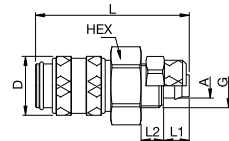

21KLKO Coupler with valve, with Plastic Hose Connection

Nickel-plated brass, NBR

A	Version	HEX	G	L	L1	L2	D
4 x 6	21KLKO06MPN	14	M10x1	42	7	6	16
6 x 8	21KLKO08MPN	14	M12x1	42	7	6	16