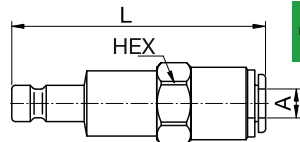

21SBRP Plug with valve, Push-In

Nickel-plated brass, NBR

A	Version	HEX	L
4 x 6	21SBRP06MPN	14	47.5
6 x 8	21SBRP08MPN	17	47.5

Dry-Break