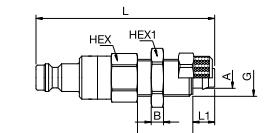

21SBKS Plug with valve, Panel Mount with Plastic Hose Connection

Brass, NBR

A			HEX	HEX1	B	G	L	L1	L2	Version
4 x 6			14	12	3	M10x1	58	7	18	Brass
4 x 6			14	12	3	M10x1	58	7	18	Nickel-plated brass
6 x 8			17	17	4	M12x1	58	7	18	Brass
6 x 8			17	17	4	M12x1	58	7	18	Nickel-plated brass