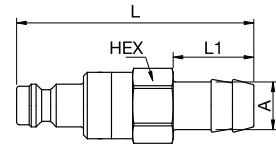

21SBTF Plug with valve, Hose Barb

Brass, NBR

A			HEX	L	L1	Version
4			14	50	17	Brass
4			14	50	17	Nickel-plated brass
5			14	50	17	Brass
5			14	50	17	Nickel-plated brass
6			14	50	17	Brass
6			14	50	17	Nickel-plated brass
8			14	50	17	Brass
8			14	50	17	Nickel-plated brass
9			14	50	17	Brass
9			14	50	17	Nickel-plated brass
10			14	50	17	Brass
10			14	50	17	Nickel-plated brass