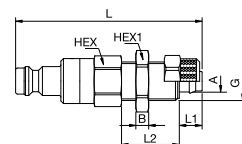

21SLKS Plug with valve, Panel Mount with Plastic Hose Connection

Nickel-plated brass, NBR

A	HEX	HEX1	B	G	L	L1	L2	
4 x 6	21SLKS06MPN	14	12	3	M10x1	58	7	18
6 x 8	21SLKS08MPN	14	17	4	M12x1	58	7	18