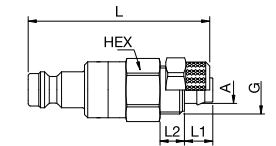

21SBKO Plug with valve, with Plastic Hose Connection

Brass, NBR

A			HEX	G	L	L1	L2	Version
4 x 6			14	M10x1	46	7	6	Brass
4 x 6			14	M10x1	46	7	6	Nickel-plated brass
6 x 8			14	M12x1	46	7	6	Brass
6 x 8			14	M12x1	46	7	6	Nickel-plated brass