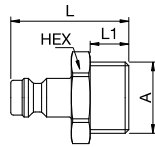

21KARP Coupler with valve, Push-In

Nickel-plated brass, NBR

A	Version	HEX	L	D	D1
6	21KARP06MPN	14	43.5	16	13.3
8	21KARP08MPN	17	48	16	15.3

Single Shut-Off

21SFA Plug without valve, Male Thread

Brass

A			HEX	L	L1	Version
G1/8			14	25	7	Brass
G1/8	21SAW10MXX	9087 21 10	14	25	7	Nickel-plated brass
G1/4	21SAW13MXX		17	28	9	Brass
G1/4	21SAW13MXN	9087 21 13	17	28	9	Nickel-plated brass
G3/8	21SAW17MXX		19	28	9	Brass
G3/8	21SAW17MXN		19	28	9	Nickel-plated brass
M10 x 1	21SFAD10MXX		14	26	8	Brass
M10 x 1	21SFAD10MXN		14	26	8	Nickel-plated brass
M12 x 1.5	21SFAD12MXX		17	28	10	Brass
M12 x 1.5	21SFAD12MXN		17	28	10	Nickel-plated brass
M14 x 1.5	21SFAD14MXX		17	28	10	Brass
M14 x 1.5	21SFAD14MXN		17	28	10	Nickel-plated brass

21SFI Plug without valve, Female Thread

Brass

A			HEX	L	L1	Version
G1/8			14	25	8	Brass
G1/8	21SFIW10MXX	9086 21 10	14	25	8	Nickel-plated brass
G1/4	21SFIW13MXX		17	25	9	Brass
G1/4	21SFIW13MXN	9086 21 13	17	25	9	Nickel-plated brass
G3/8	21SFIW17MXX		19	26	9	Brass
G3/8	21SFIW17MXN		19	26	9	Nickel-plated brass
M12 x 1.5	21SFIW12MXX		17	27	10	Brass
M12 x 1.5	21SFIW12MXN		17	27	10	Nickel-plated brass
M14 x 1.5	21SFIW14MXX		17	27	10	Brass
M14 x 1.5	21SFIW14MXN		17	27	10	Nickel-plated brass