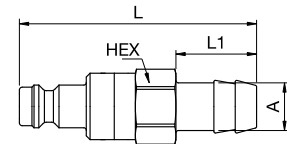

21SLTF Plug with valve, Hose Barb

Nickel-plated brass, NBR

A	HEX	L	L1	
4	21SLTF04MPN	14	50	17
6	21SLTF06MPN	14	50	17
8	21SLTF08MPN	14	50	17
9	21SLTF09MPN	14	50	17
10	21SLTF10MPN	14	50	17