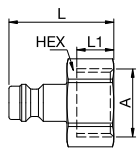

21KARP Coupler with valve, Push-In

Nickel-plated brass, NBR

A	Version	HEX	L	D	D1
6	21KARP06MPN	14	43.5	16	13.3
8	21KARP08MPN	17	48	16	15.3

Single Shut-Off

21SFA Plug without valve, Male Thread

Brass

A			HEX	L	L1	Version
G1/8			14	25	7	Brass
G1/8	21SAW10MXX	9087 21 10	14	25	7	Nickel-plated brass
G1/4	21SAW13MXX		17	28	9	Brass
G1/4	21SAW13MXN	9087 21 13	17	28	9	Nickel-plated brass
G3/8	21SAW17MXX		19	28	9	Brass
G3/8	21SAW17MXN		19	28	9	Nickel-plated brass
M10 x 1	21SFAD10MXX		14	26	8	Brass
M10 x 1	21SFAD10MXN		14	26	8	Nickel-plated brass
M12 x 1.5	21SFAD12MXX		17	28	10	Brass
M12 x 1.5	21SFAD12MXN		17	28	10	Nickel-plated brass
M14 x 1.5	21SFAD14MXX		17	28	10	Brass
M14 x 1.5	21SFAD14MXN		17	28	10	Nickel-plated brass

21SFI Plug without valve, Female Thread

Brass

A			HEX	L	L1	Version
G1/8			14	25	8	Brass
G1/8	21SFIW10MXX	9086 21 10	14	25	8	Nickel-plated brass
G1/4	21SFIW13MXX		17	25	9	Brass
G1/4	21SFIW13MXN	9086 21 13	17	25	9	Nickel-plated brass
G3/8	21SFIW17MXX		19	26	9	Brass
G3/8	21SFIW17MXN		19	26	9	Nickel-plated brass
M12 x 1.5	21SFIW12MXX		17	27	10	Brass
M12 x 1.5	21SFIW12MXN		17	27	10	Nickel-plated brass
M14 x 1.5	21SFIW14MXX		17	27	10	Brass
M14 x 1.5	21SFIW14MXN		17	27	10	Nickel-plated brass