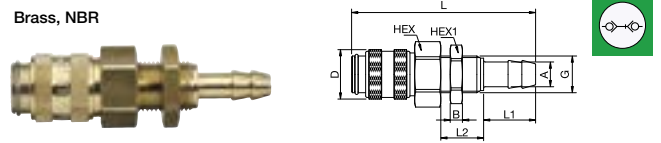

21KBI Coupler with valve, Female Thread

Brass, NBR

A	Version	HEX	L	L1	D	Version
G1/8	21KBIW10MPX	14	36	9	16	Brass
G1/8	21KBIW10MPN 9214 21 10	14	36	9	16	Nickel-plated brass
G1/4	21KBIW13MPX	17	38	9	16	Brass
G1/4	21KBIW13MPN 9214 21 13	17	38	9	16	Nickel-plated brass
G3/8	21KBIW17MPX	19	38	9	16	Brass
G3/8	21KBIW17MPN	19	38	9	16	Nickel-plated brass
M12 x 1.5	21KBIM12MPX	17	38	6	16	Brass
M12 x 1.5	21KBIM12MPN	17	38	6	16	Nickel-plated brass
M14 x 1.5	21KBIM14MPX	17	38	6	16	Brass
M14 x 1.5	21KBIM14MPN	17	38	6	16	Nickel-plated brass

Double Shut-off

21KBTF Coupler with valve, Hose Barb

Brass, NBR

A		HEX	L	L1	D	Version
4	21KBTF04MPX	14	46	17	16	Brass
4	21KBTF04MPN	9223 21 04	14	46	17	Nickel-plated brass
5	21KBTF05MPX	14	46	17	16	Brass
5	21KBTF05MPN	14	46	17	16	Nickel-plated brass
6	21KBTF06MPX	14	46	17	16	Brass
6	21KBTF06MPN	9223 21 06	14	46	17	Nickel-plated brass
8	21KBTF08MPX	14	46	17	16	Brass
8	21KBTF08MPN	9223 21 08	14	46	17	Nickel-plated brass
9	21KBTF09MPX	14	46	17	16	Brass
9	21KBTF09MPN	14	46	17	16	Nickel-plated brass
10	21KBTF10MPX	14	46	17	16	Brass
10	21KBTF10MPN	14	46	17	16	Nickel-plated brass

Double Shut-off

21KBTS Coupler with valve, Panel Mount with Hose Barb

Brass, NBR

A		HEX	HEX1	B	G	L	L1	L2	D	Version
4	21KBTS04MPX	14	14	3	M10x1	60	17	14	16	Brass
4	21KBTS04MPN	9226 21 04	14	14	3	M10x1	60	17	14	Nickel-plated brass
5	21KBTS05MPX	17	17	4	M12x1	60	17	14	16	Brass
5	21KBTS05MPN	17	17	4	M12x1	60	17	14	16	Nickel-plated brass
6	21KBTS06MPX	17	17	4	M12x1	60	17	14	16	Brass
6	21KBTS06MPN	9226 21 06	17	17	4	M12x1	60	17	14	Nickel-plated brass
8	21KBTS08MPX	17	17	4	M12x1	60	17	14	16	Brass
8	21KBTS08MPN	9226 21 08	17	17	4	M12x1	60	17	14	Nickel-plated brass
9	21KBTS09MPX	17	19	4	M12x1	60	17	14	16	Brass
9	21KBTS09MPN	17	19	4	M12x1	60	17	14	16	Nickel-plated brass
10	21KBTS10MPX	17	19	4	M14x1	60	17	14	16	Brass
10	21KBTS10MPN	17	19	4	M14x1	60	17	14	16	Nickel-plated brass