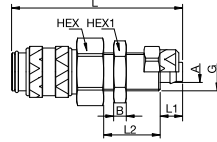

Nickel-plated brass, NBR

A	Version	HEX	G	L	L1	L2	D
4 x 6	21KLKO06MPN	14	M10x1	42	7	6	16
6 x 8	21KLKO08MPN	14	M12x1	42	7	6	16

Dry-Break

21KLKS Coupler with valve, Panel Mount with Plastic Hose Connection

Nickel-plated brass, NBR