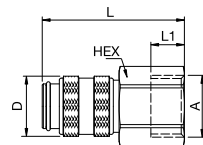

21SFRP Plug without valve, Push-In

Nickel-plated brass, NBR

A	Version	HEX	L	D
6	21SFRP06MPN	14	30.5	13.3
8	21SFRP08MPN	17	37	15.3

Double Shut-off

21KBA Coupler with valve, Male Thread

Brass, NBR

A	Version	HEX	L	L1	D	Version
G1/8	21KBAW10MPX	14	36	7	16	Brass
G1/8	21KBAW10MPN 9201 21 10	14	36	7	16	Nickel-plated brass
G1/4	21KBAW13MPX	17	38	9	16	Brass
G1/4	21KBAW13MPN 9201 21 13	17	38	9	16	Nickel-plated brass
G3/8	21KBAW17MPX	19	38	9	16	Brass
G3/8	21KBAW17MPN	19	38	9	16	Nickel-plated brass
M10 x 1	21KBAD10MPX	14	37	8	16	Brass
M10 x 1	21KBAD10MPN	14	37	8	16	Nickel-plated brass
M12 x 1.5	21KBAD12MPX	17	39	10	16	Brass
M12 x 1.5	21KBAD12MPN	17	39	10	16	Nickel-plated brass
M14 x 1.5	21KBAD14MPX	17	39	10	16	Brass
M14 x 1.5	21KBAD14MPN	17	39	10	16	Nickel-plated brass

21KBI Coupler with valve, Female Thread

Brass, NBR

A	Version	HEX	L	L1	D	Version
G1/8	21KBIW10MPX	14	36	9	16	Brass
G1/8	21KBIW10MPN 9214 21 10	14	36	9	16	Nickel-plated brass
G1/4	21KBIW13MPX	17	38	9	16	Brass
G1/4	21KBIW13MPN 9214 21 13	17	38	9	16	Nickel-plated brass
G3/8	21KBIW17MPX	19	38	9	16	Brass
G3/8	21KBIW17MPN	19	38	9	16	Nickel-plated brass
M12 x 1.5	21KBIM12MPX	17	38	6	16	Brass
M12 x 1.5	21KBIM12MPN	17	38	6	16	Nickel-plated brass
M14 x 1.5	21KBIM14MPX	17	38	6	16	Brass
M14 x 1.5	21KBIM14MPN	17	38	6	16	Nickel-plated brass