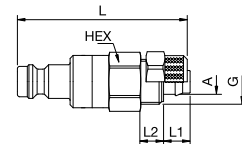

21SLKO Plug with valve, with Plastic Hose Connection

Nickel-plated brass, NBR

A	HEX	G	L	L1	L2	
4 x 6	21SLKO06MPN	14	M10x1	46	7	6
6 x 8	21SLKO08MPN	14	M12x1	46	7	6