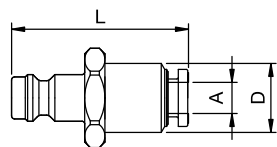

21SFRP Plug without valve, Push-In

Nickel-plated brass, NBR

A	Version	HEX	L	D
6	21SFRP06MPN	14	30.5	13.3
8	21SFRP08MPN	17	37	15.3

Double Shut-off

21KBA Coupler with valve, Male Thread

Brass, NBR

A	Version	HEX	L	L1	D	Version
G1/8	21KBAW10MPX	14	36	7	16	Brass
G1/8	21KBAW10MPN 9201 21 10	14	36	7	16	Nickel-plated brass
G1/4	21KBAW13MPX	17	38	9	16	Brass
G1/4	21KBAW13MPN 9201 21 13	17	38	9	16	Nickel-plated brass
G3/8	21KBAW17MPX	19	38	9	16	Brass
G3/8	21KBAW17MPN	19	38	9	16	Nickel-plated brass
M10 x 1	21KBAD10MPX	14	37	8	16	Brass
M10 x 1	21KBAD10MPN	14	37	8	16	Nickel-plated brass
M12 x 1.5	21KBAD12MPX	17	39	10	16	Brass
M12 x 1.5	21KBAD12MPN	17	39	10	16	Nickel-plated brass
M14 x 1.5	21KBAD14MPX	17	39	10	16	Brass
M14 x 1.5	21KBAD14MPN	17	39	10	16	Nickel-plated brass