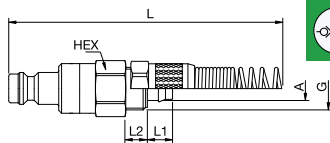

21SBKK Plug with valve, Plastic Hose Connection with Spring Guard

Brass, NBR

A	Version	HEX	G	L	L1	L2	Version
4 x 6	21SBKK06MPX	14	M10x1	130	7	6	Brass
4 x 6	21SBKK06MPN	14	M10x1	130	7	6	Nickel-plated brass
6 x 8	21SBKK08MPX	14	M12x1	135	7	6	Brass
6 x 8	21SBKK08MPN	14	M12x1	135	7	6	Nickel-plated brass