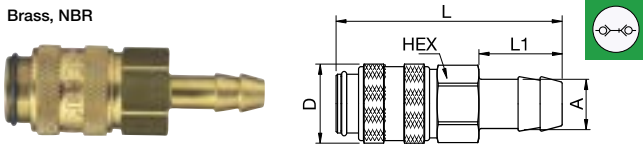

21SFRP Plug without valve, Push-In

Nickel-plated brass, NBR

A	Version	HEX	L	D
6	21SFRP06MPN	14	30.5	13.3
8	21SFRP08MPN	17	37	15.3

Double Shut-off

21KBA Coupler with valve, Male Thread

Brass, NBR

A	Version	HEX	L	L1	D	Version
G1/8	21KBAW10MPX	14	36	7	16	Brass
G1/8	21KBAW10MPN 9201 21 10	14	36	7	16	Nickel-plated brass
G1/4	21KBAW13MPX	17	38	9	16	Brass
G1/4	21KBAW13MPN 9201 21 13	17	38	9	16	Nickel-plated brass
G3/8	21KBAW17MPX	19	38	9	16	Brass
G3/8	21KBAW17MPN	19	38	9	16	Nickel-plated brass
M10 x 1	21KBAD10MPX	14	37	8	16	Brass
M10 x 1	21KBAD10MPN	14	37	8	16	Nickel-plated brass
M12 x 1.5	21KBAD12MPX	17	39	10	16	Brass
M12 x 1.5	21KBAD12MPN	17	39	10	16	Nickel-plated brass
M14 x 1.5	21KBAD14MPX	17	39	10	16	Brass
M14 x 1.5	21KBAD14MPN	17	39	10	16	Nickel-plated brass

21KBI Coupler with valve, Female Thread

Brass, NBR

A	Version	HEX	L	L1	D	Version
G1/8	21KBIW10MPX	14	36	9	16	Brass
G1/8	21KBIW10MPN 9214 21 10	14	36	9	16	Nickel-plated brass
G1/4	21KBIW13MPX	17	38	9	16	Brass
G1/4	21KBIW13MPN 9214 21 13	17	38	9	16	Nickel-plated brass
G3/8	21KBIW17MPX	19	38	9	16	Brass
G3/8	21KBIW17MPN	19	38	9	16	Nickel-plated brass
M12 x 1.5	21KBIM12MPX	17	38	6	16	Brass
M12 x 1.5	21KBIM12MPN	17	38	6	16	Nickel-plated brass
M14 x 1.5	21KBIM14MPX	17	38	6	16	Brass
M14 x 1.5	21KBIM14MPN	17	38	6	16	Nickel-plated brass

Double Shut-off

21KBTF Coupler with valve, Hose Barb

Brass, NBR

A		HEX	L	L1	D	Version
4	21KBTF04MPX	14	46	17	16	Brass
4	21KBTF04MPN	9223 21 04	14	46	17	Nickel-plated brass
5	21KBTF05MPX	14	46	17	16	Brass
5	21KBTF05MPN	14	46	17	16	Nickel-plated brass
6	21KBTF06MPX	14	46	17	16	Brass
6	21KBTF06MPN	9223 21 06	14	46	17	Nickel-plated brass
8	21KBTF08MPX	14	46	17	16	Brass
8	21KBTF08MPN	9223 21 08	14	46	17	Nickel-plated brass
9	21KBTF09MPX	14	46	17	16	Brass
9	21KBTF09MPN	14	46	17	16	Nickel-plated brass
10	21KBTF10MPX	14	46	17	16	Brass
10	21KBTF10MPN	14	46	17	16	Nickel-plated brass