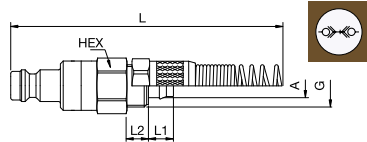

21SLKK Plug with valve, Plastic Hose Connection with Spring Guard

Nickel-plated brass, NBR

A		HEX	G	L	L1	L2
4 x 6	21SLKK06MPN	14	M10x1	130	7	6
6 x 8	21SLKK08MPN	14	M12x1	135	7	6