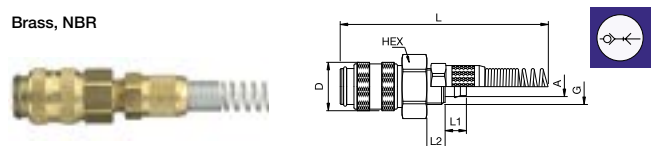

21KAKK Coupler with valve, Plastic Hose Connection with Spring Guard

Brass, NBR

A	Version	HEX	G	L	L1	L2	D	Version
4 x 6	21KAKK06MPX	14	M10x1	125	7	6	16	Brass
4 x 6	21KAKK06MPN	14	M10x1	125	7	6	16	Nickel-plated brass
6 x 8	21KAKK08MPX	14	M10x1	130	7	6	16	Brass
6 x 8	21KAKK08MPN	14	M10x1	130	7	6	16	Nickel-plated brass