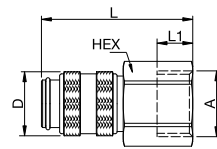

Flow Rate Water:
2.7 l/min.
pressure drop 0.5 bar

KL Dry-break

Working Pressure*:
up to 8 bar

Material:

- Coupling: Brass
- Plug: Brass
- Seals: NBR

Working Temperature:
-20°C up to +100°C (NBR)

Flow Rate Water:
2.7 l/min.
pressure drop 0.5 bar

* maximum static working pressure with design factor 4 to 1.

Single Shut-Off

21KAA Coupler with valve, Male Thread

Brass, NBR

A	Version	HEX	L	L1	D	Version
G1/8	21KAAW10MPX	14	36	7	16	Brass
G1/8	21KAAW10MPN	14	36	7	16	Nickel-plated brass
G1/4	21KAAW13MPX	17	38	9	16	Brass
G1/4	21KAAW13MPN	17	38	9	16	Nickel-plated brass
G3/8	21KAAW17MPX	19	38	9	16	Brass
G3/8	21KAAW17MPN	19	38	9	16	Nickel-plated brass
M10 x 1	21KAAD10MPX	14	37	8	16	Brass
M10 x 1	21KAAD10MPN	14	37	8	16	Nickel-plated brass
M12 x 1.5	21KAAD12MPX	17	39	10	16	Brass
M12 x 1.5	21KAAD12MPN	17	39	10	16	Nickel-plated brass
M14 x 1.5	21KAAD14MPX	17	39	10	16	Brass
M14 x 1.5	21KAAD14MPN	17	39	10	16	Nickel-plated brass

Single Shut-Off

21KAI Coupler with valve, Female Thread

Brass, NBR

A	Version	HEX	L	L1	D	Version
G1/8	21KAIW10MPX	14	36	9	16	Brass
G1/8	21KAIW10MPN	14	36	9	16	Nickel-plated brass
G1/4	21KAIW13MPX	17	38	9	16	Brass
G1/4	21KAIW13MPN	17	38	9	16	Nickel-plated brass
G3/8	21KAIW17MPX	19	38	9	16	Brass
G3/8	21KAIW17MPN	19	38	9	16	Nickel-plated brass
M12 x 1.5	21KAIM12MPX	17	38	6	16	Brass
M12 x 1.5	21KAIM12MPN	17	38	6	16	Nickel-plated brass
M14 x 1.5	21KAIM14MPX	17	38	6	16	Brass
M14 x 1.5	21KAIM14MPN	17	38	6	16	Nickel-plated brass