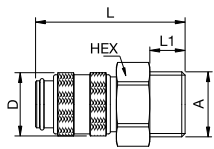

Flow Rate Water:
2.7 l/min.
pressure drop 0.5 bar

KL Dry-break

Working Pressure*:
up to 8 bar

Material:

- Coupling: Brass
- Plug: Brass
- Seals: NBR

Working Temperature:
-20°C up to +100°C (NBR)

Flow Rate Water:
2.7 l/min.
pressure drop 0.5 bar

* maximum static working pressure with design factor 4 to 1.

Single Shut-Off

21KAA Coupler with valve, Male Thread

Brass, NBR

A	Version	HEX	L	L1	D	Version
G1/8	21KAAW10MPX	14	36	7	16	Brass
G1/8	21KAAW10MPN	14	36	7	16	Nickel-plated brass
G1/4	21KAAW13MPX	17	38	9	16	Brass
G1/4	21KAAW13MPN	17	38	9	16	Nickel-plated brass
G3/8	21KAAW17MPX	19	38	9	16	Brass
G3/8	21KAAW17MPN	19	38	9	16	Nickel-plated brass
M10 x 1	21KAAD10MPX	14	37	8	16	Brass
M10 x 1	21KAAD10MPN	14	37	8	16	Nickel-plated brass
M12 x 1.5	21KAAD12MPX	17	39	10	16	Brass
M12 x 1.5	21KAAD12MPN	17	39	10	16	Nickel-plated brass
M14 x 1.5	21KAAD14MPX	17	39	10	16	Brass
M14 x 1.5	21KAAD14MPN	17	39	10	16	Nickel-plated brass