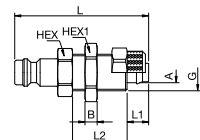

21SFKS Plug without valve, Panel Mount with Plastic Hose Connection

Brass

A		HEX	HEX1	B	G	L	L1	L2	Version
4 x 6		14	12	3	M10x1	43	7	18	Brass
4 x 6	21SFKS06MXX	14	12	3	M10x1	43	7	18	Nickel-plated brass
6 x 8	21SFKS08MXX	14	17	4	M12x1	44	7	18	Brass
6 x 8	21SFKS08MXN	14	17	4	M12x1	44	7	18	Nickel-plated brass