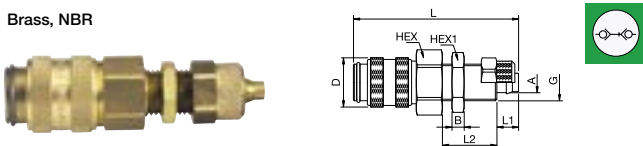

21KBKS Coupler with valve, Panel Mount with Plastic Hose Connection

Brass, NBR

A		HEX	HEX1	B	G	L	L1	L2	D	Version
4 x 6	21KBKS06MPX	14	12	3	M10x1	54	7	18	16	Brass
4 x 6	21KBKS06MPN	14	12	3	M10x1	54	7	18	16	Nickel-plated brass
6 x 8	21KBKS08MPX	17	17	4	M12x1	54	7	18	16	Brass
6 x 8	21KBKS08MPN	17	17	4	M12x1	54	7	18	16	Nickel-plated brass