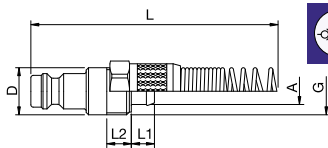

21SFKK Plug without valve, Plastic Hose Connection with Spring Guard

Brass

A	Version	G	L	L1	L2	D	Version
4 x 6	21SFKK06MXX	M10x1	115	6	6	10	Brass
4 x 6	21SFKK06MXXN	M10x1	115	6	6	10	Nickel-plated brass
6 x 8	21SFKK08MXX	M12x1	120	6	6	12	Brass
6 x 8	21SFKK08MXXN	M12x1	120	6	6	12	Nickel-plated brass