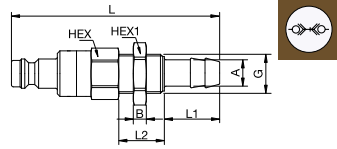

Dry-Break

21SLTS Plug with valve, Panel Mount with Hose Barb

Nickel-plated brass, NBR

A		HEX	HEX1	B	G	L	L1	L2
5	21SLTS05MPN	14	14	4	M12x1	64	17	14
6	21SLTS06MPN	14	17	4	M12x1	64	17	14