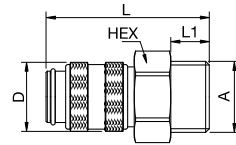

21SFRP Plug without valve, Push-In

Nickel-plated brass, NBR

A	Version	HEX	L	D
6	21SFRP06MPN	14	30.5	13.3
8	21SFRP08MPN	17	37	15.3

Double Shut-off

21KBA Coupler with valve, Male Thread

Brass, NBR

A	Version	HEX	L	L1	D	Version
G1/8	21KBAW10MPX	14	36	7	16	Brass
G1/8	21KBAW10MPN 9201 21 10	14	36	7	16	Nickel-plated brass
G1/4	21KBAW13MPX	17	38	9	16	Brass
G1/4	21KBAW13MPN 9201 21 13	17	38	9	16	Nickel-plated brass
G3/8	21KBAW17MPX	19	38	9	16	Brass
G3/8	21KBAW17MPN	19	38	9	16	Nickel-plated brass
M10 x 1	21KBAD10MPX	14	37	8	16	Brass
M10 x 1	21KBAD10MPN	14	37	8	16	Nickel-plated brass
M12 x 1.5	21KBAD12MPX	17	39	10	16	Brass
M12 x 1.5	21KBAD12MPN	17	39	10	16	Nickel-plated brass
M14 x 1.5	21KBAD14MPX	17	39	10	16	Brass
M14 x 1.5	21KBAD14MPN	17	39	10	16	Nickel-plated brass

21KBI Coupler with valve, Female Thread

Brass, NBR

A	Version	HEX	L	L1	D	Version
G1/8	21KBIW10MPX	14	36	9	16	Brass
G1/8	21KBIW10MPN 9214 21 10	14	36	9	16	Nickel-plated brass
G1/4	21KBIW13MPX	17	38	9	16	Brass
G1/4	21KBIW13MPN 9214 21 13	17	38	9	16	Nickel-plated brass
G3/8	21KBIW17MPX	19	38	9	16	Brass
G3/8	21KBIW17MPN	19	38	9	16	Nickel-plated brass
M12 x 1.5	21KBIM12MPX	17	38	6	16	Brass
M12 x 1.5	21KBIM12MPN	17	38	6	16	Nickel-plated brass
M14 x 1.5	21KBIM14MPX	17	38	6	16	Brass
M14 x 1.5	21KBIM14MPN	17	38	6	16	Nickel-plated brass