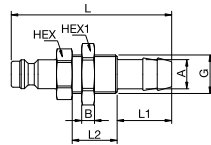

Single Shut-Off

21SFTS Plug without valve, Panel Mount with Hose Barb

Brass

A	Version	HEX	HEX1	B	G	L	L1	L2	Version
4	21SFTS04MXX	14	14	3	M10x1	50	17	14	Brass
4	21SFTS04MXX 9095 21 04	14	14	3	M10x1	50	17	14	Nickel-plated brass
5	21SFTS05MXX	14	17	4	M12x1	50	17	14	Brass
5	21SFTS05MXXN	14	17	4	M12x1	50	17	14	Nickel-plated brass
6	21SFTS06MXX	14	17	4	M12x1	50	17	14	Brass
6	21SFTS06MXXN 9095 21 06	14	17	4	M12x1	50	17	14	Nickel-plated brass
8	21SFTS08MXX	14	17	4	M12x1	50	17	14	Brass
8	21SFTS08MXXN 9095 21 08	14	17	4	M12x1	50	17	14	Nickel-plated brass