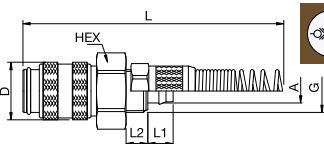

21KLKK Coupler with valve, Plastic Hose Connection with Spring Guard

Nickel-plated brass, NBR

A	HEX	G	L	L1	L2	D	
4 x 6	21KLKK06MPN	14	M10x1	125	7	6	16
6 x 8	21KLKK08MPN	14	M10x1	130	7	6	16