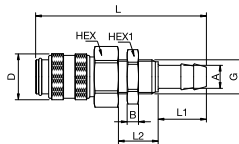

21KLTS Coupler with valve, Panel Mount with Hose Barb

Nickel-plated brass, NBR

A	HEX	HEX1	B	G	L	L1	L2	D	
5	21KLTS05MPN	17	17	4	M12x1	60	17	14	16
6	21KLTS06MPN	17	17	4	M12x1	60	17	14	16