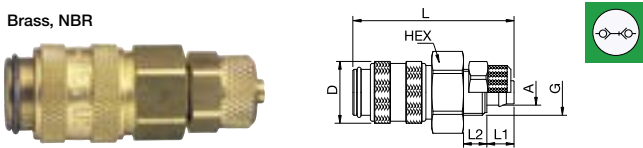

21KBKO Coupler with valve, with Plastic Hose Connection

Brass, NBR

A		HEX	G	L	L1	L2	D	Version
4 x 6	21KBKO06MPX	14	M10x1	42	7	6	16	Brass
4 x 6	21KBKO06MPN	14	M10x1	42	7	6	16	Nickel-plated brass
6 x 8	21KBKO08MPX	14	M12x1	42	7	6	16	Brass
6 x 8	21KBKO08MPN	14	M12x1	42	7	6	16	Nickel-plated brass