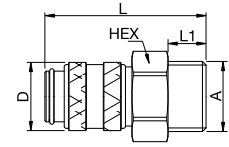

21SBRP Plug with valve, Push-In

Nickel-plated brass, NBR

A	Version	HEX	L
4 x 6	21SBRP06MPN	14	47.5
6 x 8	21SBRP08MPN	17	47.5

Dry-Break

21KLAW Coupler with valve, Male Thread

Nickel-plated brass, NBR

A	Version	HEX	L	L1	D
G1/8	21KLAW10MPN	14	36	7	16
G1/4	21KLAW13MPN	17	38	9	16
G3/8	21KLAW17MPN	19	38	9	16