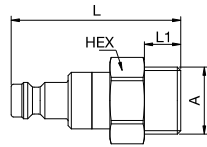

21KBRP Coupler with valve, Push-In

Nickel-plated brass, NBR

A		HEX	L	D	D1
6	21KBRP06MPN	14	43.5	16	13.3
8	21KBRP08MPN	17	48	16	15.3

Double Shut-off

21SBA Plug with valve, Male Thread

Brass, NBR

A			HEX	L	L1	Version
G1/8			14	40	7	Brass
G1/8			14	40	7	Nickel-plated brass
G1/4			17	42	9	Brass
G1/4			17	42	9	Nickel-plated brass
G3/8			19	42	9	Brass
G3/8			19	42	9	Nickel-plated brass
M10 x 1			14	41	8	Brass
M10 x 1			14	41	8	Nickel-plated brass
M12 x 1.5			17	43	10	Brass
M12 x 1.5			17	43	10	Nickel-plated brass
M14 x 1.5			17	43	10	Brass
M14 x 1.5			17	43	10	Nickel-plated brass

21SBI Plug with valve, Female Thread

Brass, NBR

A			HEX	L	L1	Version
G1/8			14	40	7	Brass
G1/8			14	40	7	Nickel-plated brass
G1/4			17	42	7	Brass
G1/4			17	42	7	Nickel-plated brass
G3/8			19	42	7	Brass
G3/8			19	42	7	Nickel-plated brass
M12 x 1.5			17	42	7	Brass
M12 x 1.5			17	42	7	Nickel-plated brass
M14 x 1.5			17	42	7	Brass
M14 x 1.5			17	42	7	Nickel-plated brass