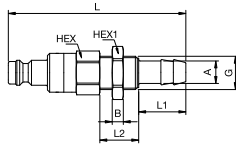

Double Shut-off

21SBTS Plug with valve, Panel Mount with Hose Barb

Brass, NBR

A	Version	HEX	HEX1	B	G	L	L1	L2	Version
4	21SBTS04MPX	14	14	3	M10x1	64	17	14	Brass
4	21SBTS04MPN	14	14	3	M10x1	64	17	14	Nickel-plated brass
5	21SBTS05MPX	14	14	4	M10x1	64	17	14	Brass
5	21SBTS05MPN	14	14	4	M10x1	64	17	14	Nickel-plated brass
6	21SBTS06MPX	14	17	4	M12x1	64	17	14	Brass
6	21SBTS06MPN	14	17	4	M12x1	64	17	14	Nickel-plated brass
8	21SBTS08MPX	14	17	4	M12x1	64	17	14	Brass
8	21SBTS08MPN	14	17	4	M12x1	64	17	14	Nickel-plated brass
9	21SBTS09MPX	14	17	4	M12x1	64	17	14	Brass
9	21SBTS09MPN	14	17	4	M12x1	64	17	14	Nickel-plated brass
10	21SBTS10MPX	14	19	4	M14x1	64	17	14	Brass
10	21SBTS10MPN	14	19	4	M14x1	64	17	14	Nickel-plated brass