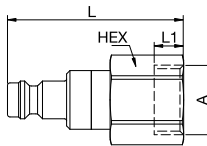

21KBRP Coupler with valve, Push-In

Nickel-plated brass, NBR

A		HEX	L	D	D1
6	21KBRP06MPN	14	43.5	16	13.3
8	21KBRP08MPN	17	48	16	15.3

Double Shut-off

21SBA Plug with valve, Male Thread

Brass, NBR

A			HEX	L	L1	Version
G1/8			14	40	7	Brass
G1/8			14	40	7	Nickel-plated brass
G1/4			17	42	9	Brass
G1/4			17	42	9	Nickel-plated brass
G3/8			19	42	9	Brass
G3/8			19	42	9	Nickel-plated brass
M10 x 1			14	41	8	Brass
M10 x 1			14	41	8	Nickel-plated brass
M12 x 1.5			17	43	10	Brass
M12 x 1.5			17	43	10	Nickel-plated brass
M14 x 1.5			17	43	10	Brass
M14 x 1.5			17	43	10	Nickel-plated brass

21SBI Plug with valve, Female Thread

Brass, NBR

A			HEX	L	L1	Version
G1/8			14	40	7	Brass
G1/8			14	40	7	Nickel-plated brass
G1/4			17	42	7	Brass
G1/4			17	42	7	Nickel-plated brass
G3/8			19	42	7	Brass
G3/8			19	42	7	Nickel-plated brass
M12 x 1.5			17	42	7	Brass
M12 x 1.5			17	42	7	Nickel-plated brass
M14 x 1.5			17	42	7	Brass
M14 x 1.5			17	42	7	Nickel-plated brass