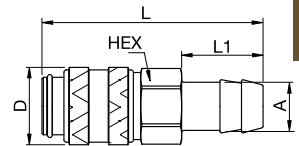

21KLTF Coupler with valve, Hose Barb

Nickel-plated brass, NBR

A	Version	HEX	L	L1	D
4	21KLTF04MPN	14	46	17	16
6	21KLTF06MPN	14	46	17	16
8	21KLTF08MPN	14	46	17	16
9	21KLTF09MPN	14	46	17	16
10	21KLTF10MPN	14	46	17	16