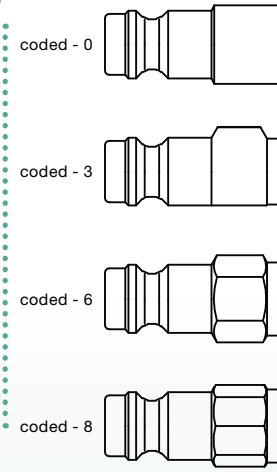

Coded industrial coupling system developed on the basis of series 21 with above-average flow rate for liquid and gaseous media. Coupling system with single-hand operation. The mechanical coding of the coupling and plug offers a guarantee for avoiding mix-ups between media when coupling, which is complemented by the color coding of the anodised sleeves.

- Available on request:
 - Double shut-off version

KA Single Shut-Off

Working Pressure*:
up to 12 bar

Material:

- Coupling: Brass or nickel plated brass
- Plug: Nickel plated brass
- Seals: NBR

Working Temperature:
-20°C up to +100°C (NBR)

Flow Rate Air:
550 l/min.
inlet pressure 6 bar, pressure drop 0.5 bar

Flow Rate Water:
7 l/min.
pressure drop 0.5 bar

KB Double Shut-Off

Working Pressure*:
up to 35 bar

Material:

- Coupling: Brass
- Plug: Brass
- Seals: NBR