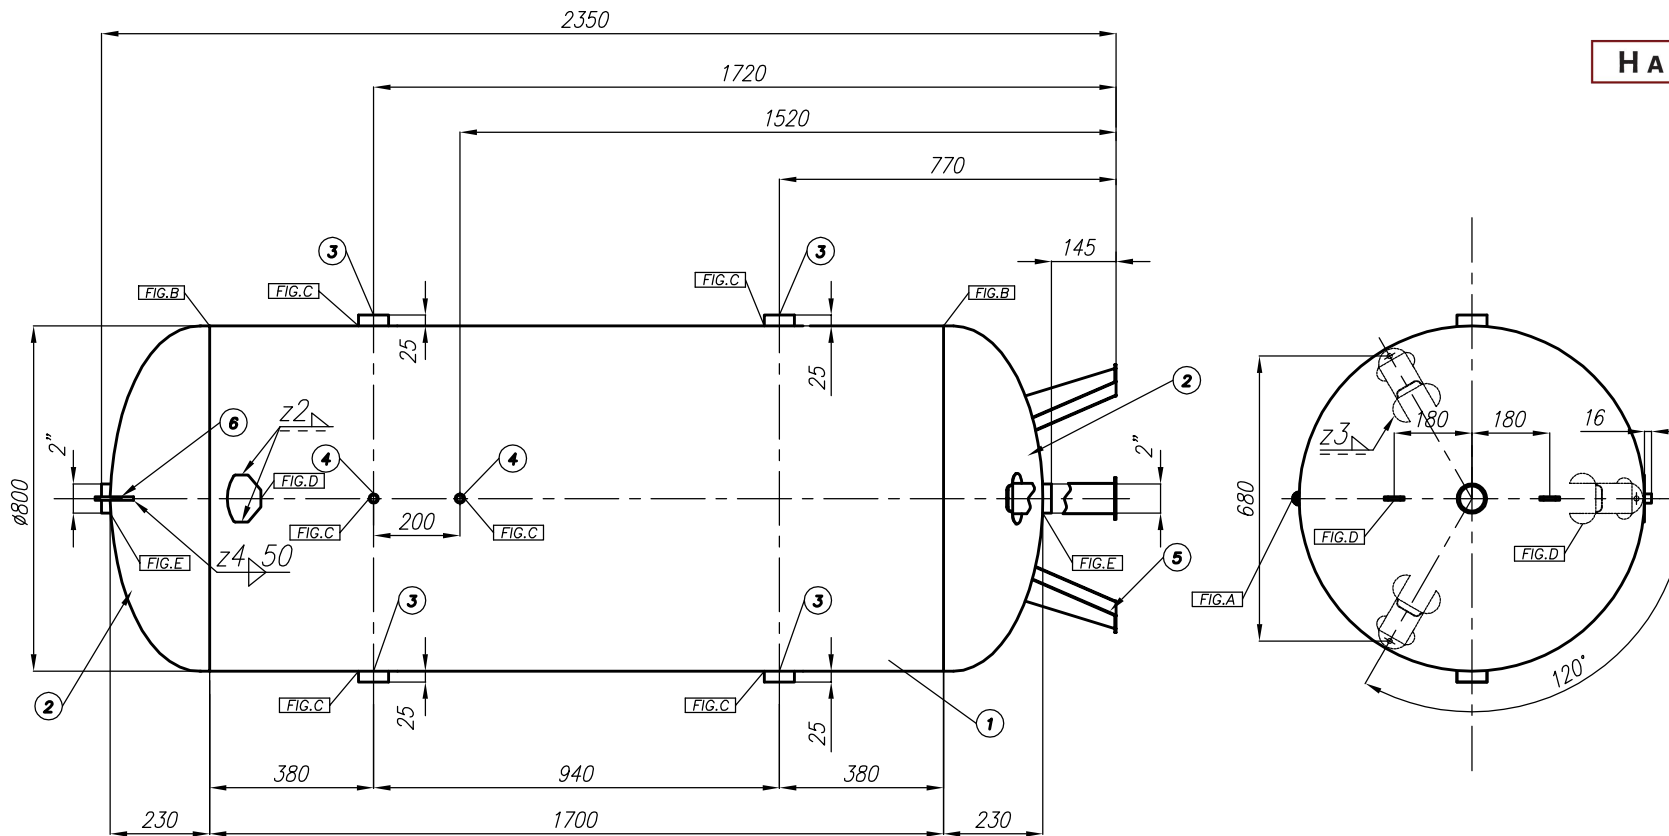

**HANLEY CONTROLS**  
CLONMEL

www.hccl.ie

⑦  
CSC SRL  
TERRUGGIA AL ITALY  
€ 1131 PS 16 BAR  
V 1000 L AIR PT 22.9 BAR  
TMIN- 10° C TMAX+ 50° C  
TYPE S100016 MM.YY  
NF. B

7	Name plate	1	CAN01161
6	Eyebolt	2	CAN00600
5	Leg	3	CAN00601
4	Coupling G3/8"	2	SOK00136
3	Coupling G2"	4	SOK00127
2	Elliptical head	2	HEK00104
1	Shell	1	STE00422
Pos.	Description	Q.ty	Code

				REPLACE DRAWING	
				VES01050.r01	
				TOLERANCES, IF NOT INDICATED, ACCORDING TO:	
				C-G SE 03.03/3	
02	REVISIONE GENERALE	04/07/13	M. ROSSI		
01	AGGIUNTO UN GOLFARE	19/02/09	M. ROSSI		
REV.	REASON OF REVISION	DATE	SIGN.		
DATE	PREPARED	APPROVED	REVIEWED	SHEET	A4
SIGNATURE	M. ROSSI			SCALE	1:12
			DRAWING No.		VES01050
TERRUGGIA (AL) - ITALY			LT 1000 PD 16 BAR - STANDARD -		
					REV. 02